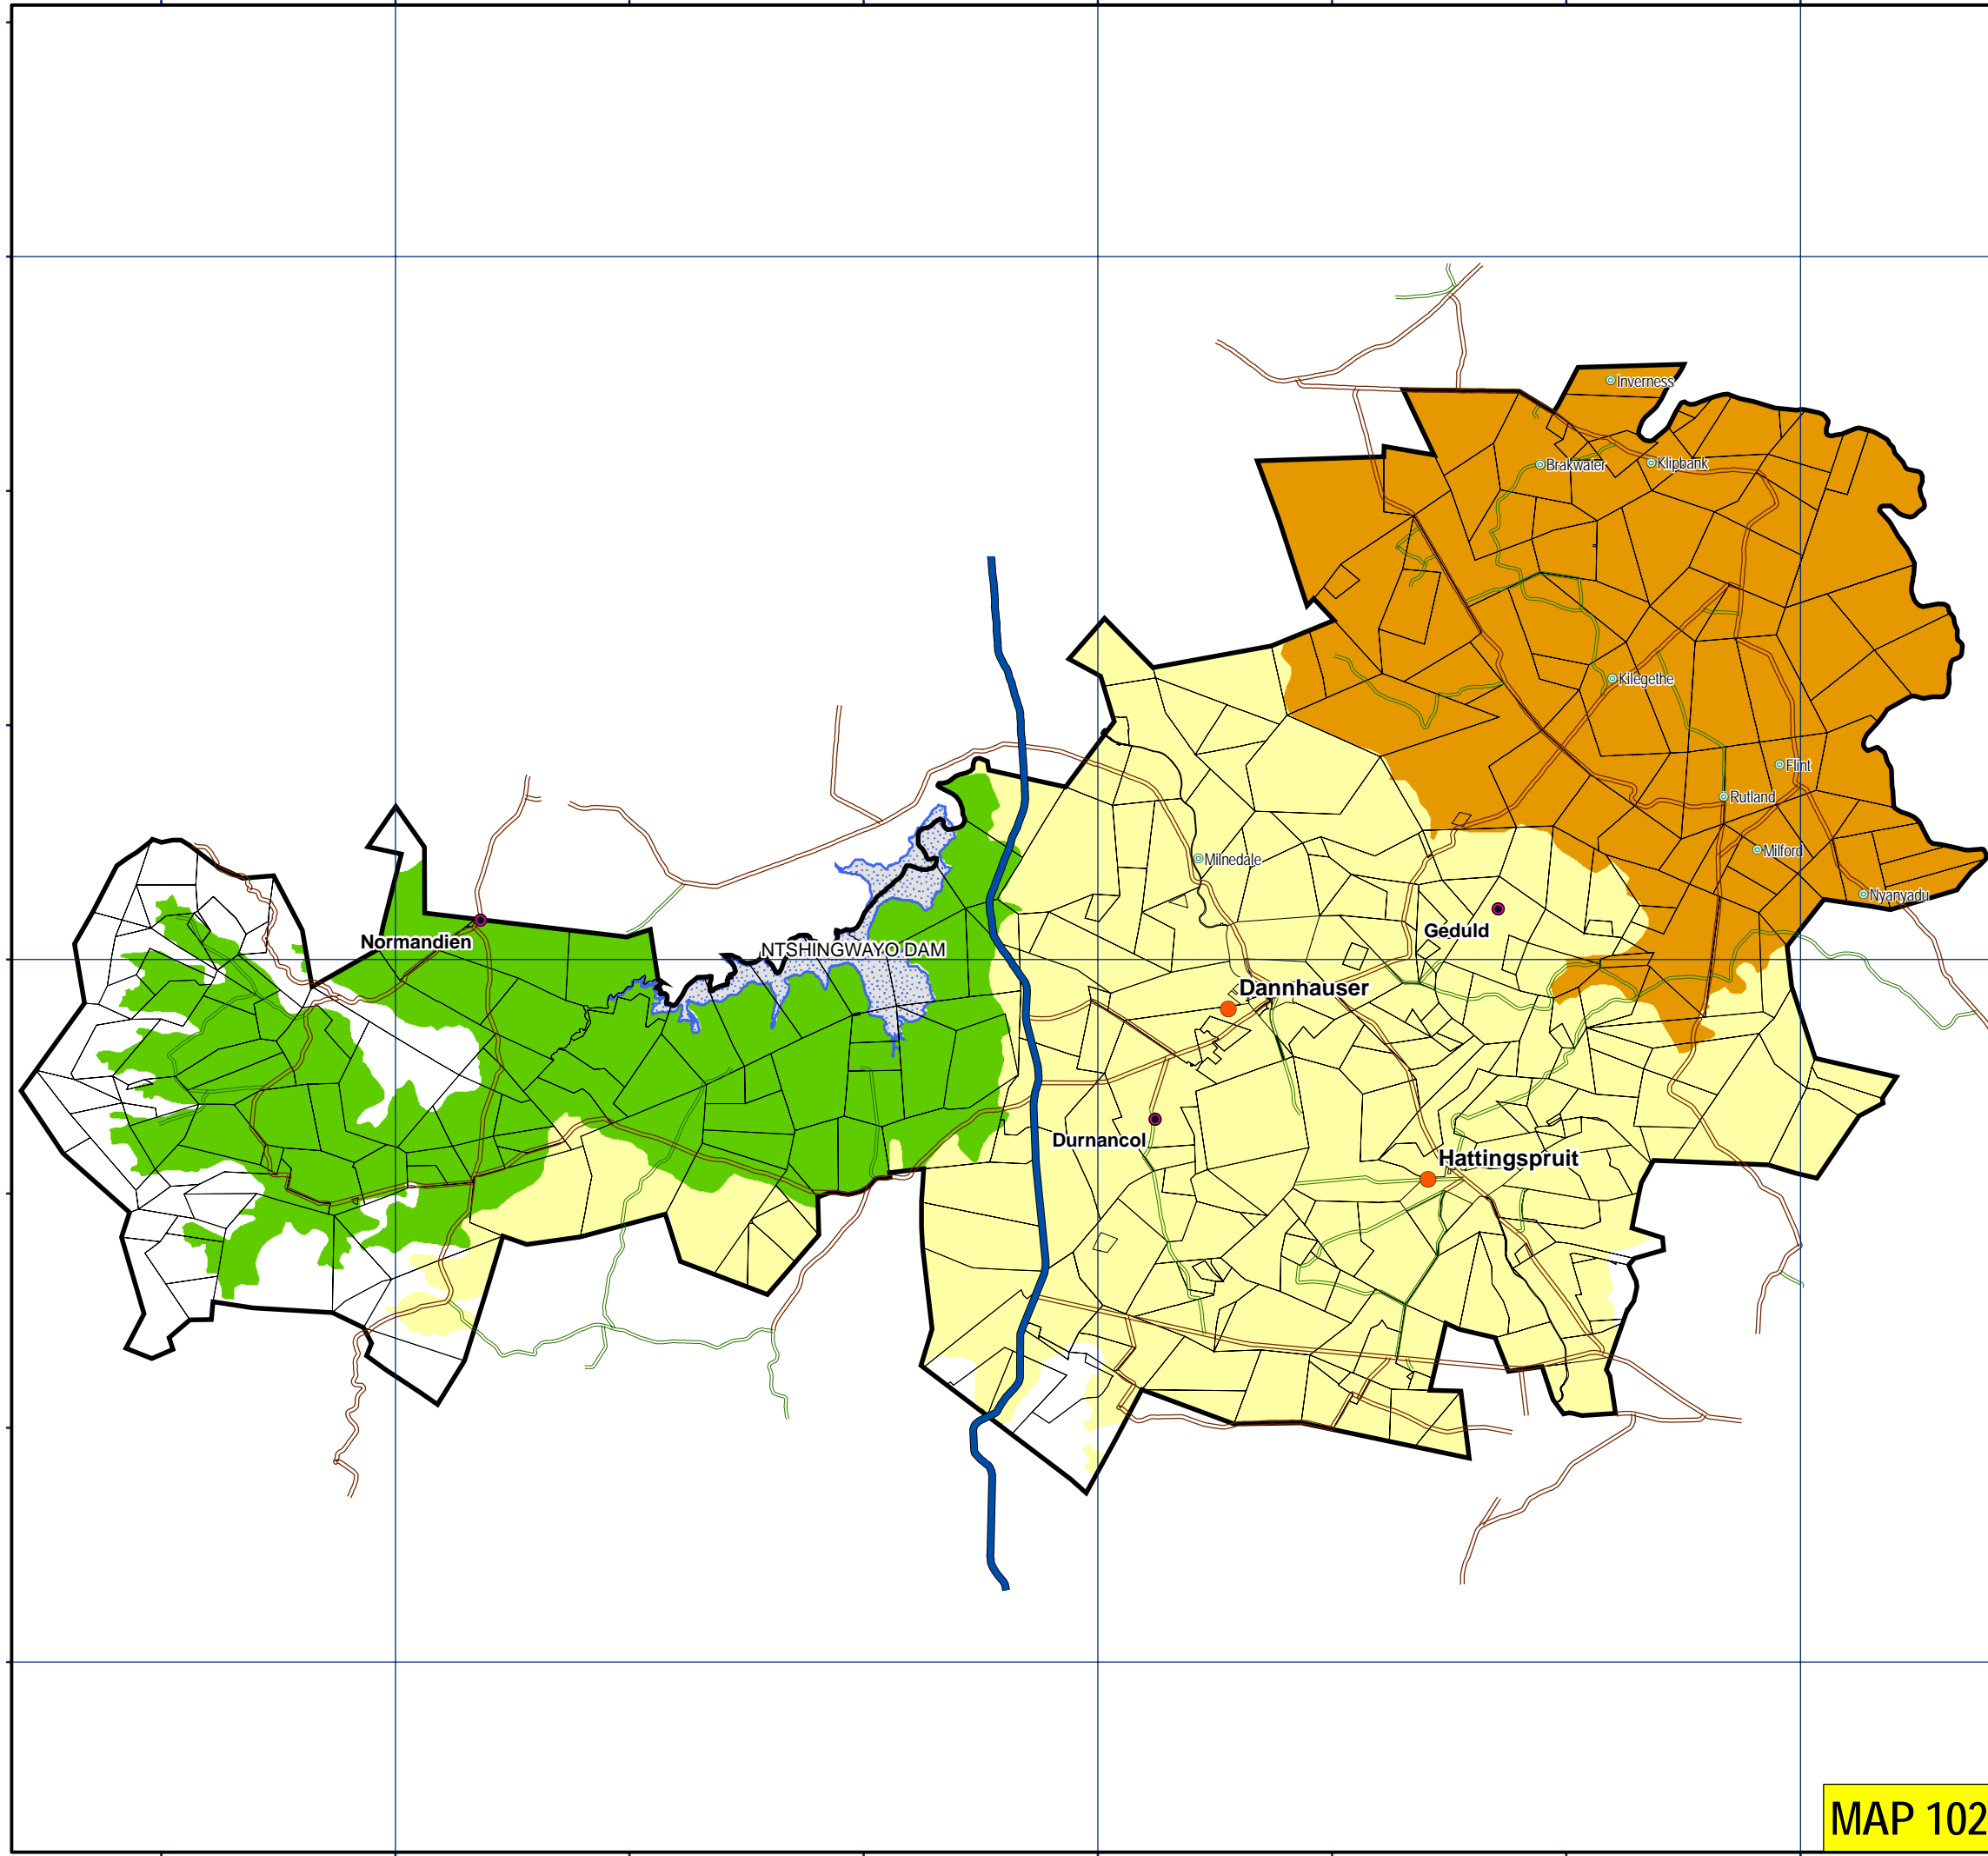

29°45'0"E

30°0'0"E

30°15'0"E

DRY BEAN POTENTIAL

AMAJUBA DISTRICT MUNICIPALITY DANNHAUSER LOCAL MUNICIPALITY

NOTES

SCALE

1:260,000

SCALE BAR

LEGEND

Dry Bean Potential (Ton/Ha)

- 0.3 - 0.8
- 0.8 - 1.3
- 1.3 - 1.9

LOCALITY MAP

MAP 102

IBHONGO CONSORTIUM

Tel: 031 261 6225
Fax: 031 261 6229
E-mail: ibhongo@telkomsa.net
Post Net Suite 279, Private Bag X10 Musgrave, 4062

29°45'0"E

30°0'0"E

30°15'0"E

27°45'0"S

27°45'0"S

28°0'0"S

28°0'0"S

28°15'0"S

28°15'0"S