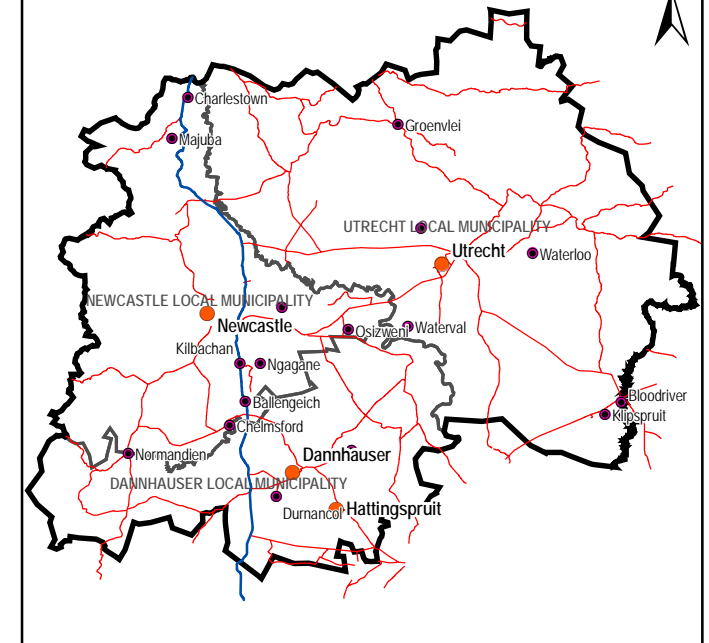

29°45'0"E

30°0'0"E

30°15'0"E

DRY BEAN POTENTIAL

AMAJUBA DISTRICT MUNICIPALITY DANNHAUSER LOCAL MUNICIPALITY

NOTES

SCALE

1:260,000

SCALE BAR

LEGEND

Dry Bean Potential (Ton/Ha)

- 0.3 - 0.8
- 0.8 - 1.3
- 1.3 - 1.9

LOCALITY MAP

MAP 102

IBHONGO CONSORTIUM

Tel: 031 261 6225
Fax: 031 261 6229
E-mail: ibhongo@telkomsa.net
Post Net Suite 279, Private Bag X10 Musgrave, 4062

29°45'0"E

30°0'0"E

30°15'0"E

27°45'0"S

27°45'0"S

28°0'0"S

28°0'0"S

28°15'0"S

28°15'0"S