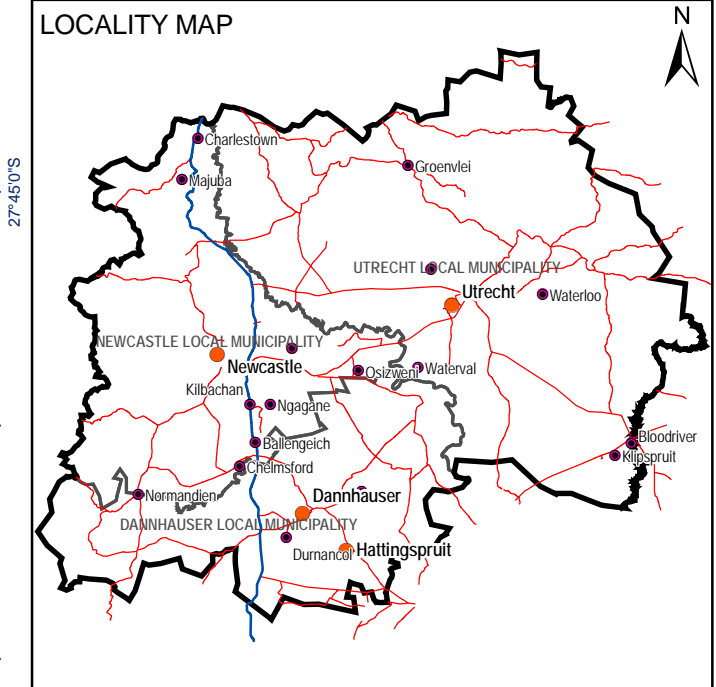

**IBHONGO
CONSORTIUM**

Tel: 031 261 6225
Fax: 031 261 6229
E-mail: ibhongo@telkomsa.net
Post Net Suite 279, Private Bag X10 Musgrave, 4062