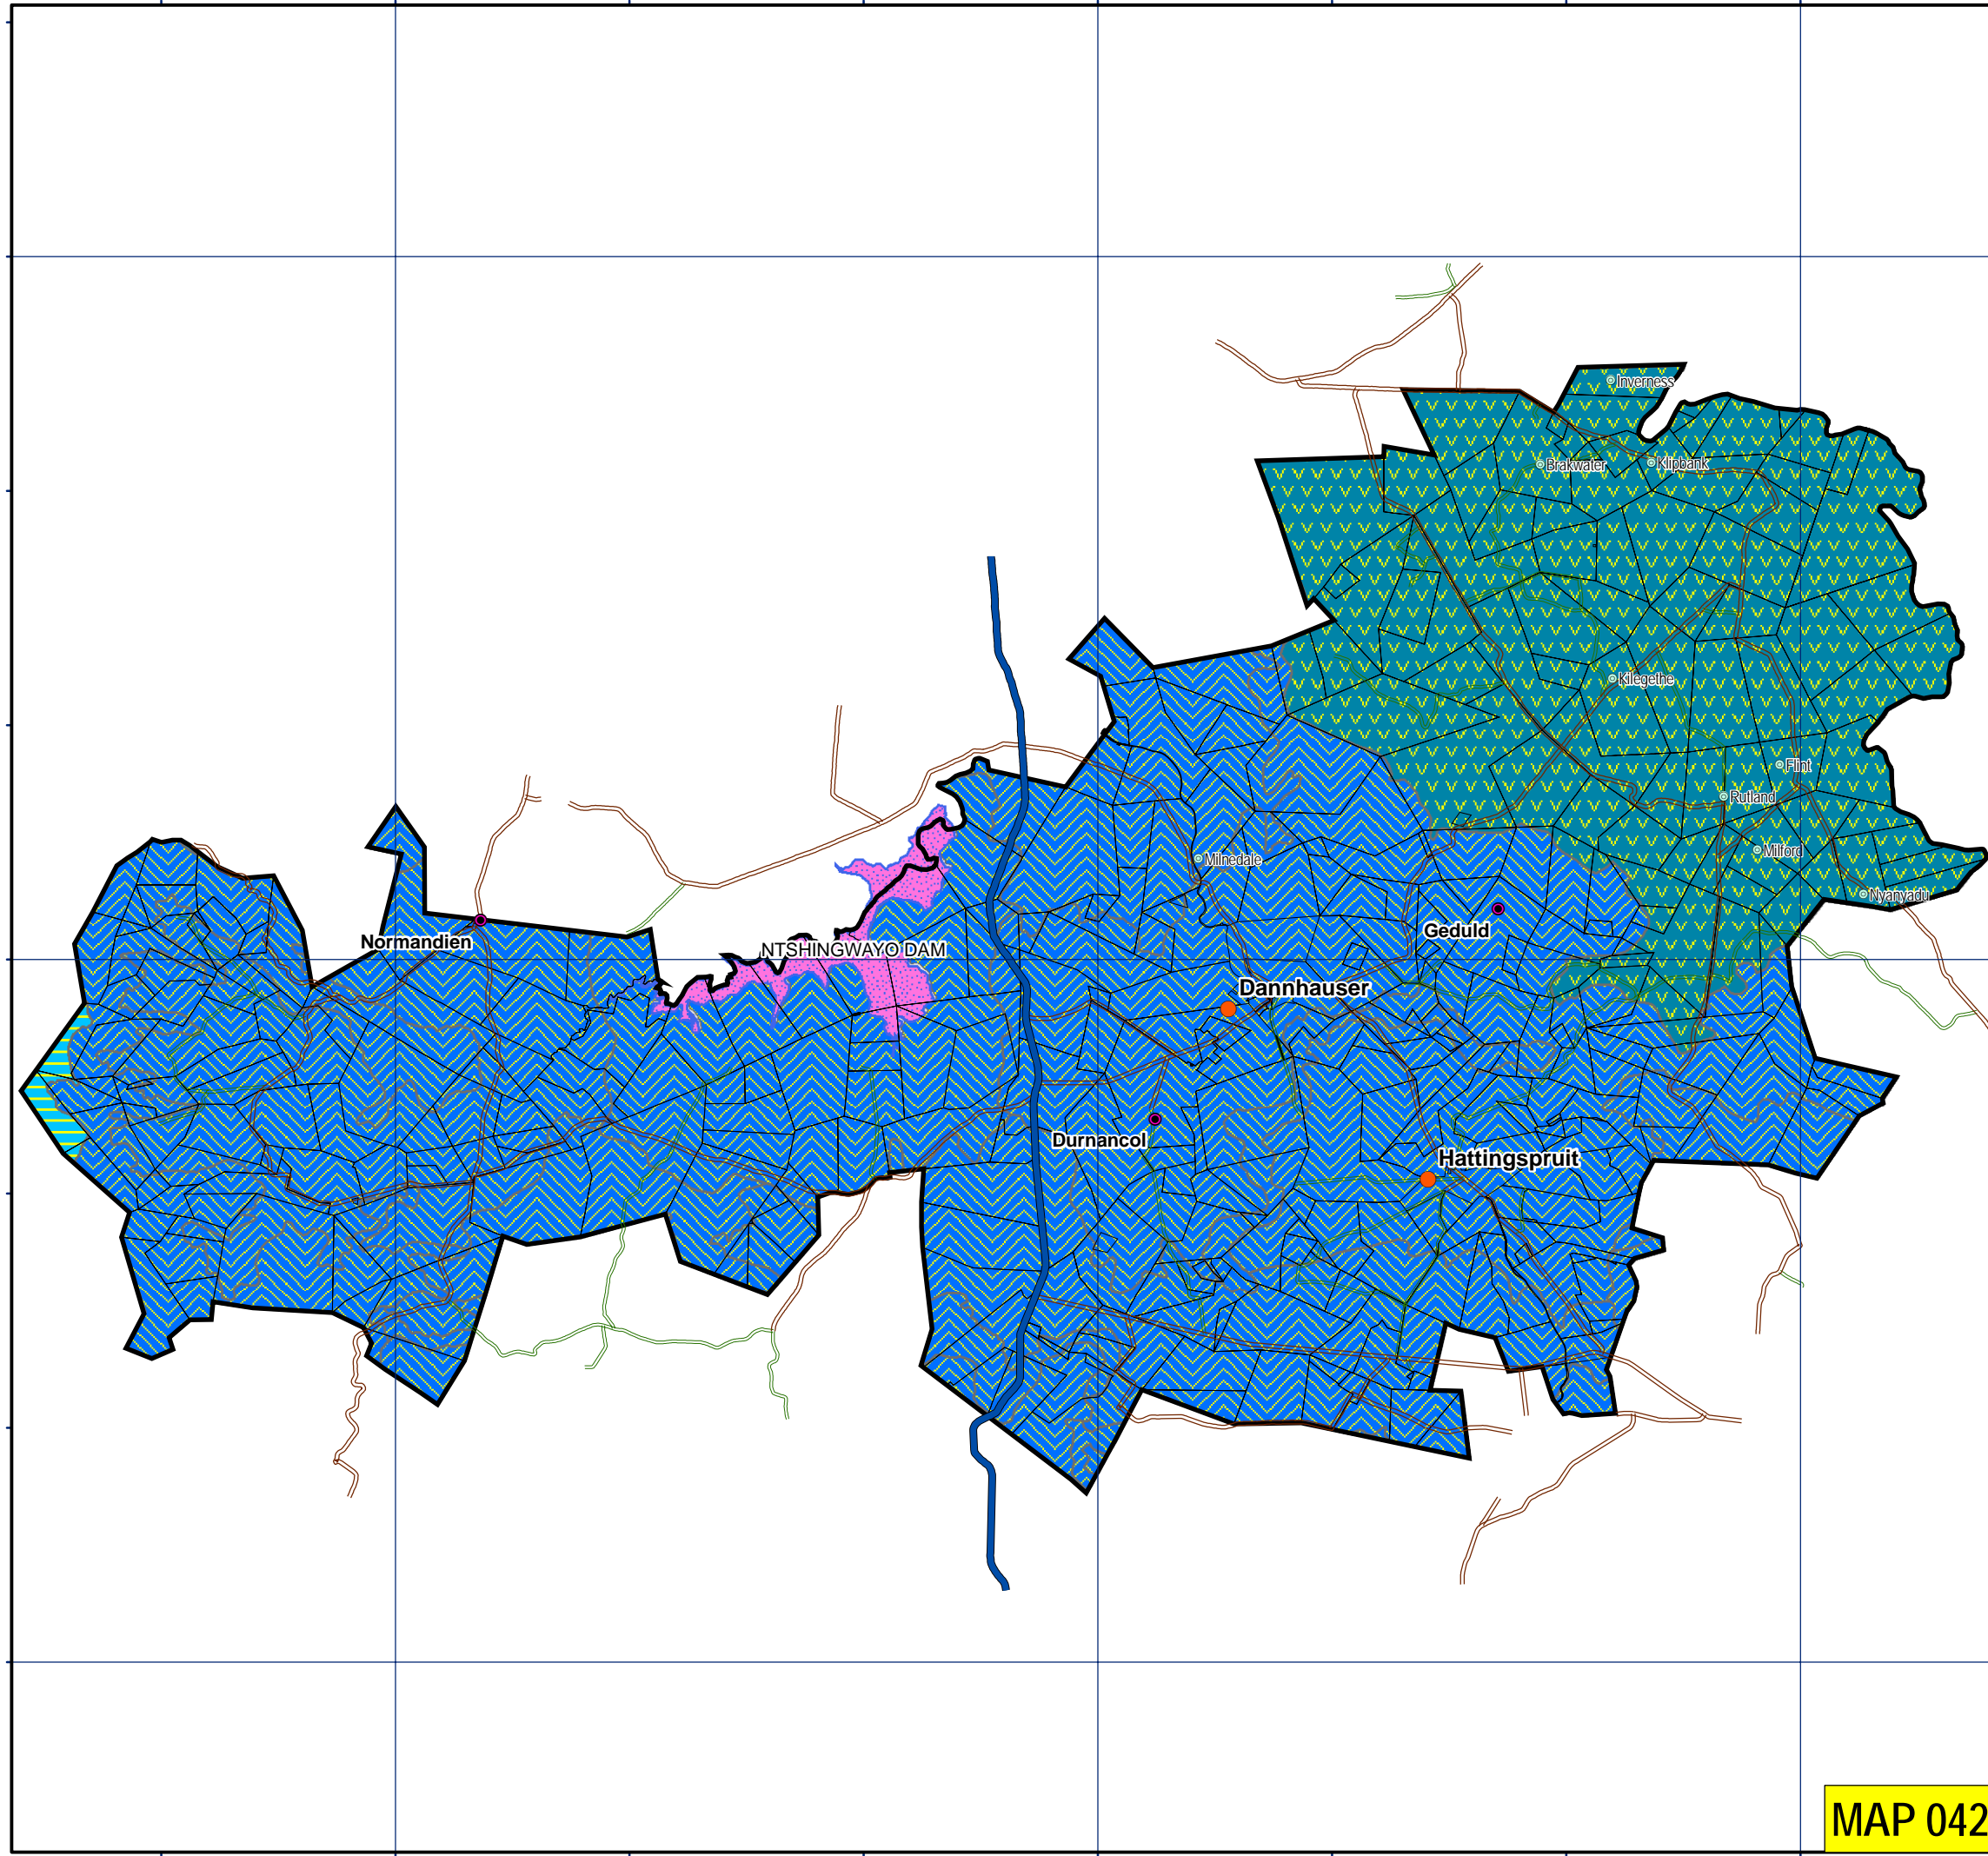

29°45'0"E

30°0'0"E

30°15'0"E

TEMPERATURE -MINIMUMS

AMAJUBA DISTRICT MUNICIPALITY DANNHAUSER LOCAL MUNICIPALITY

NOTES

Minimum temperature figures depict regional averages and not localised values

SCALE

1:260,000

SCALE BAR

LEGEND

Minimum Temperature (°c)

LOCALITY MAP

MAP 042

IBHONGO CONSORTIUM

Tel: 031 261 6225
Fax: 031 261 6229
E-mail: ibhongo@telkomsa.net
Post Net Suite 279, Private Bag X10 Musgrave, 4062

29°45'0"E

30°0'0"E

30°15'0"E

27°45'0"S

27°45'0"S

28°0'0"S

28°0'0"S

28°15'0"S

28°15'0"S