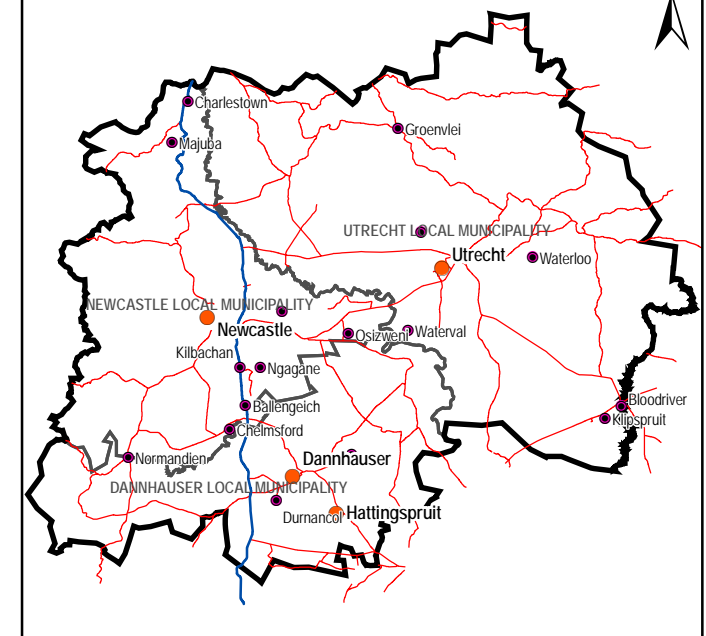

LOCALITY MAP

MAP 042

IBHONGO CONSORTIUM

Tel: 031 261 6225
Fax: 031 261 6229
E-mail: ibhongo@telkomsa.net
Post Net Suite 279, Private Bag X10 Musgrave, 4062

29°45'0"E

30°0'0"E

30°15'0"E

27°45'0"S

27°45'0"S

28°0'0"S

28°0'0"S

28°15'0"S

28°15'0"S