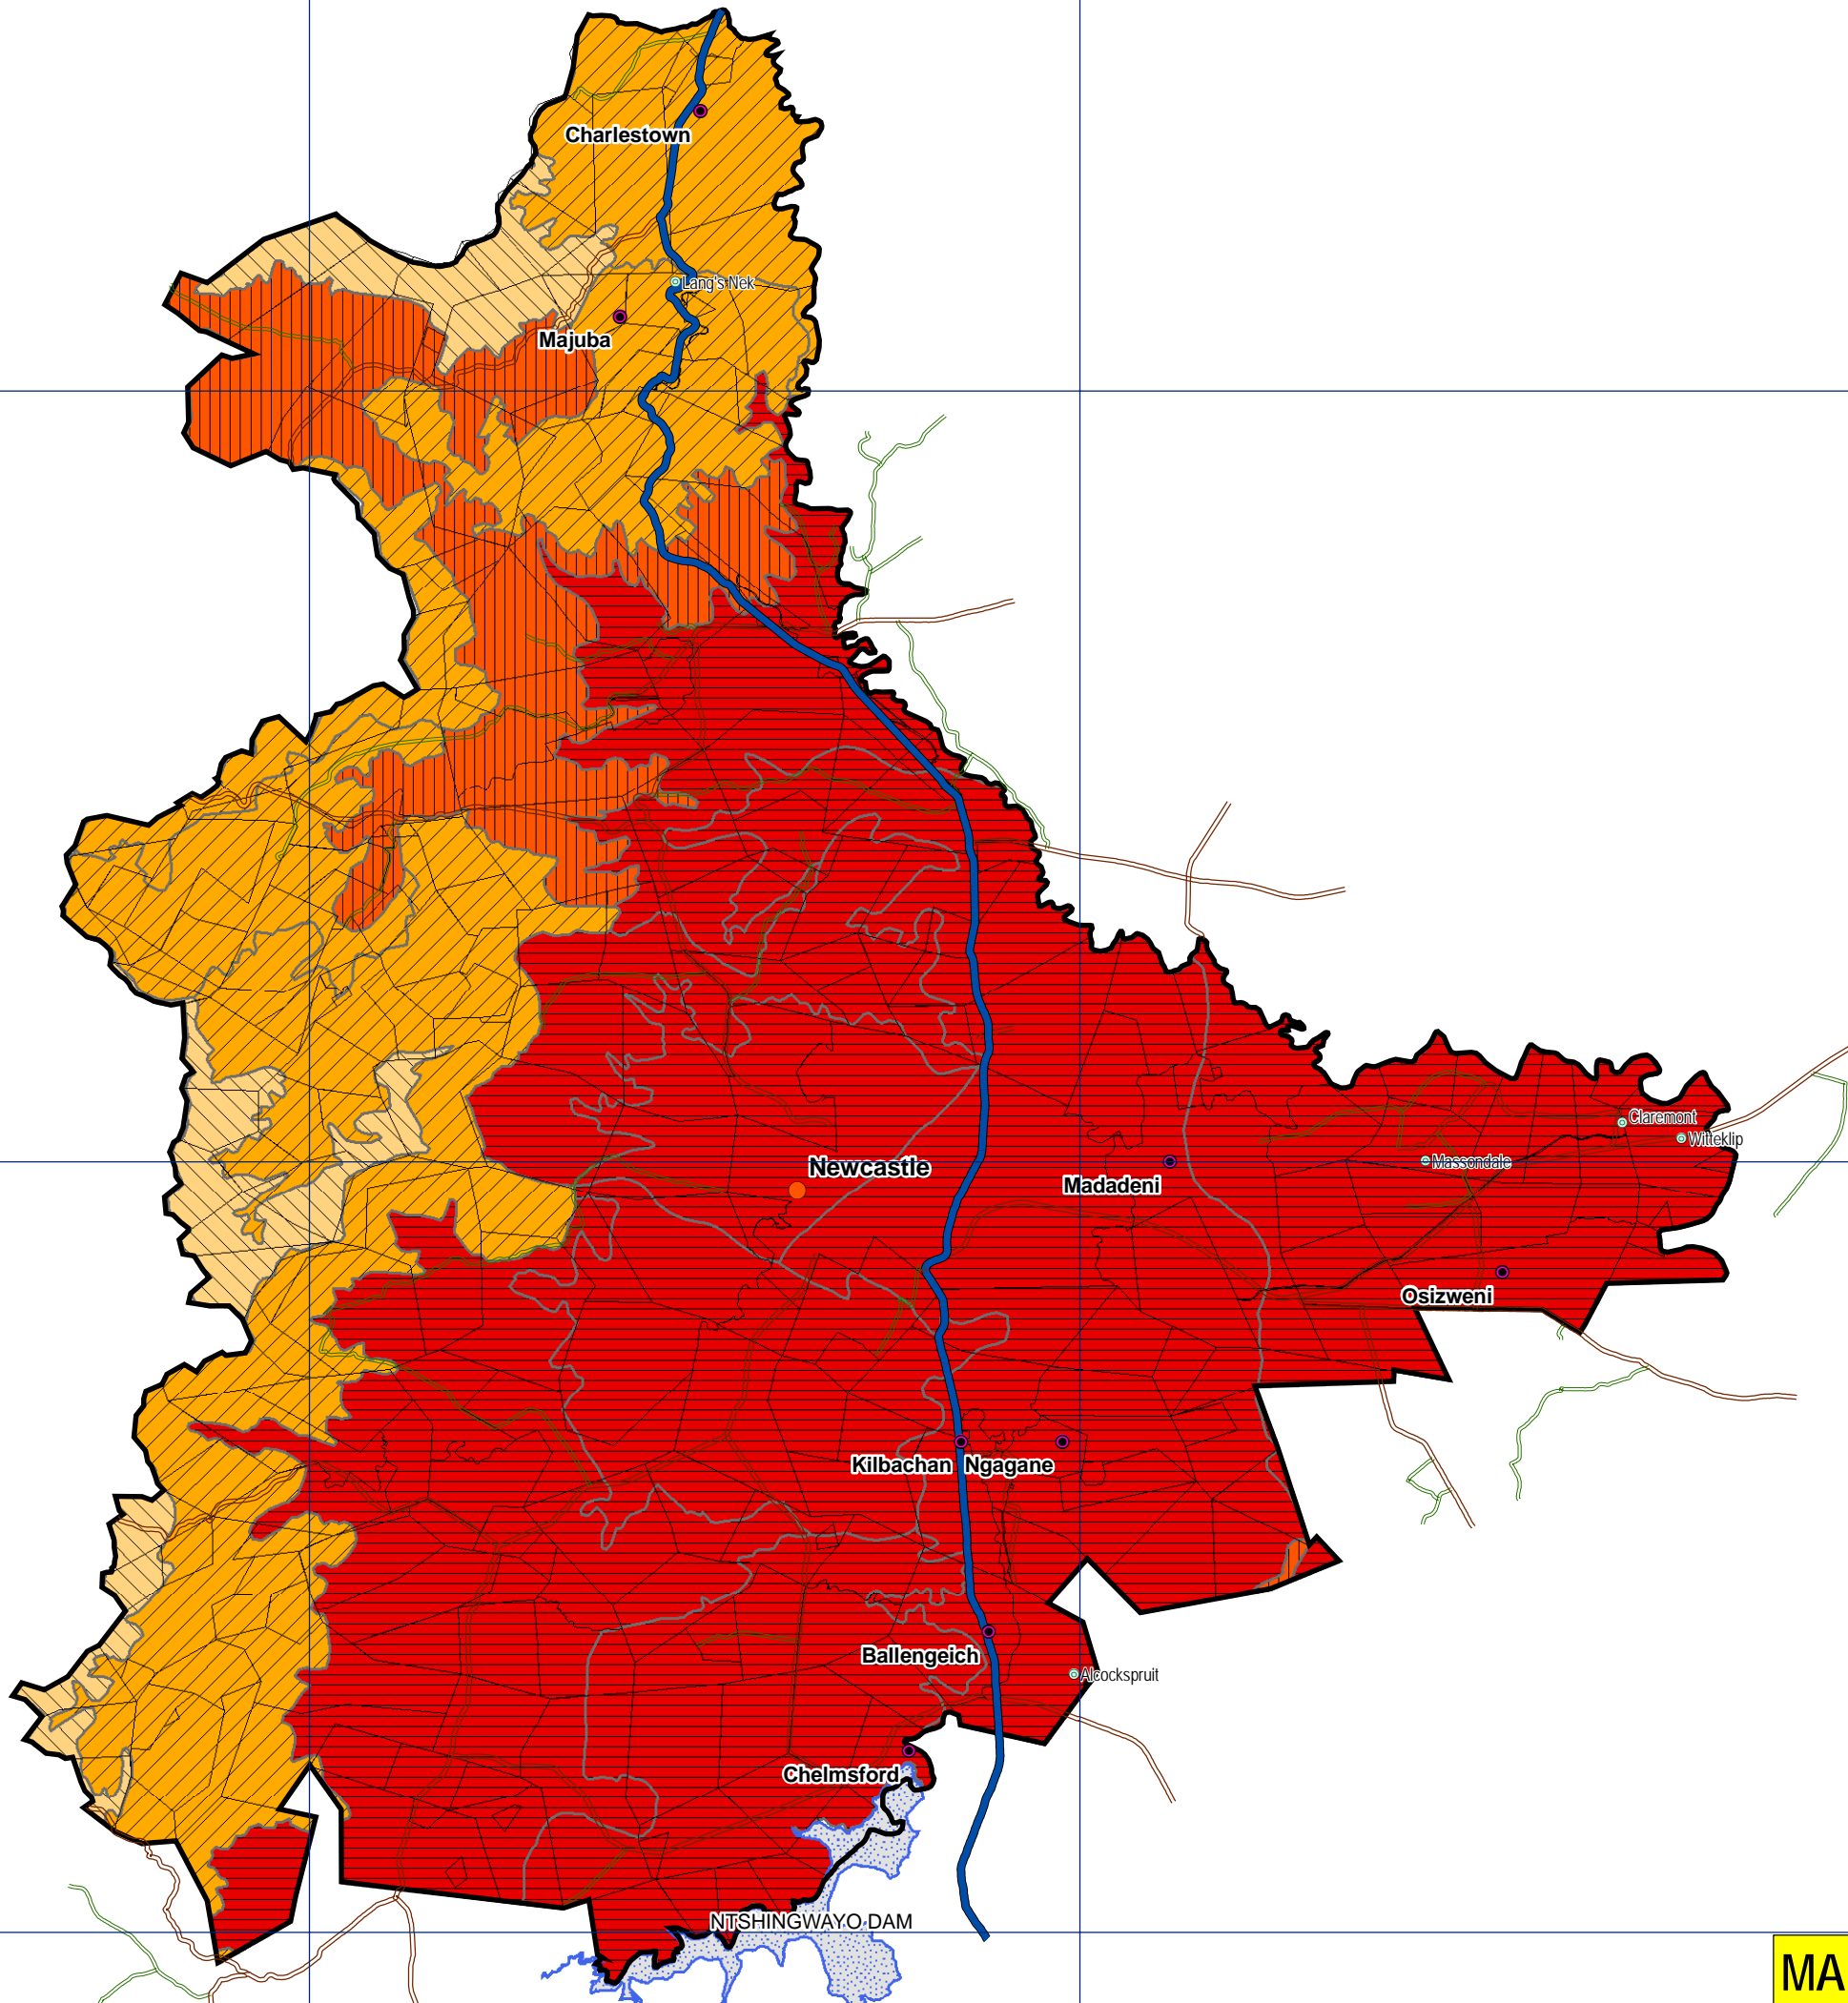

29°45'0"E

30°0'0"E

30°15'0"E

TEMPERATURE -MAXIMUMS

AMAJUBA DISTRICT MUNICIPALITY NEWCASTLE LOCAL MUNICIPALITY

NOTES

Maximum temperature figures depict regional averages and not localised values

SCALE

1:260,000

SCALE BAR

LEGEND

Maximum Temperature (°c)

0.0 - 19.0	22.1 - 23.0
19.1 - 20.0	23.1 - 24.0
20.1 - 21.0	24.1 - 30.0
21.1 - 22.0	

27°30'0" S

27°30'0" S

27°45'0" S

27°45'0" S

28°0'0" S

28°0'0" S

29°45'0"E

30°0'0"E

30°15'0"E

LOCALITY MAP

MAP 034