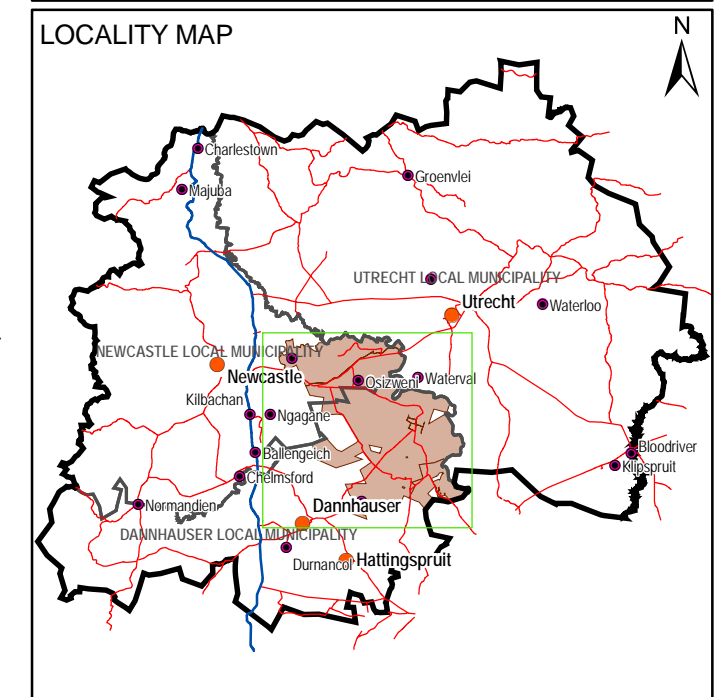

MAP 006

EXISTING PROJECTS

AMAJUBA DISTRICT MUNICIPALITY

NOTES

SCALE

1:125,000

LEGEND

- Main Rivers
- Madadeni Projects
- Traditional Authority Areas